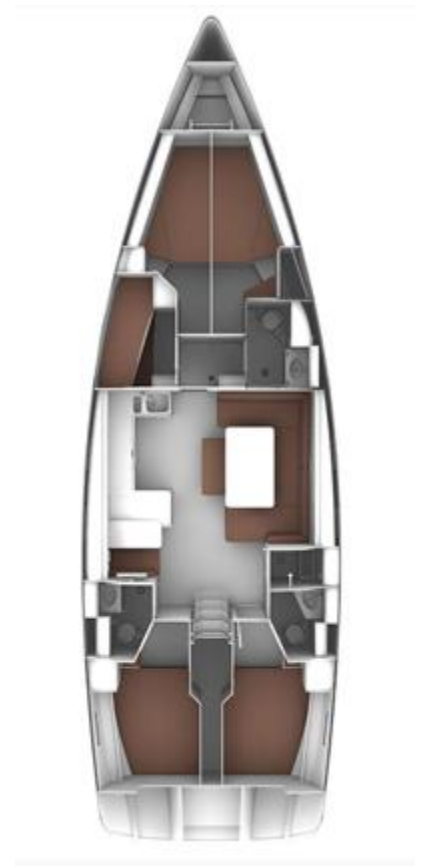

N° Boats	1
Year	2015
Lenght	14,99
Beam	4,67
Draught	2,25
Sail area	131
Fuel tank	280
Water tank	560
Engine Volvo	75HP
Cabins	5
Total berths	12
Salon berths	2
Bathroom/s	3
Warm water	yes
Electric windlass	yes
220 volt battery charger	yes
Autopilot	yes
Log	yes
Ecosounder	yes
Wind instrument	yes
Vhf	yes
Radio - CD player - MP3	yes
Gps	yes
Chart Plotter	yes
Refrigerator	yes
Oven	yes
Furling mainsail	yes
Furling genoa	yes
Selftailing winches	yes
Harbour books	yes
Charts North Sard./South Cors.	yes

Blankets and pillows	yes
Dinghy	yes
Cockpit table	yes
Wood Gangway	yes
Bimini top	yes
Sprayhood	yes
Bowthrust	yes